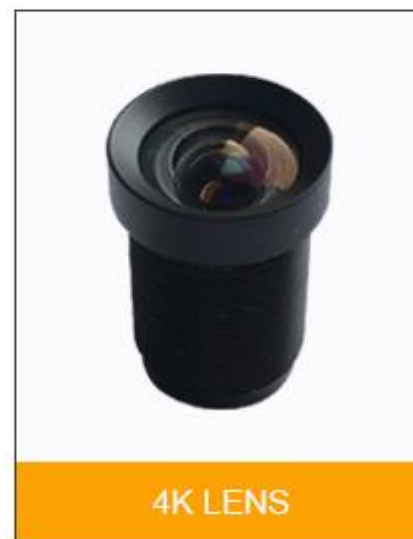

Truly designed to optimize available light, it has a removable lens hoods to block out extraneous light and glass coating for better results from backlighting scenarios.

- 1: HD, super multicoated optics for the sharper images
- 2: All metal solid construction
- 3: Natural angle of view and perspective is ideal for portraits and natural images
- 4: Designed to produce beautiful background blur
- 5: Measures 2.5 inches in diameter and 2.7 inches long (with hood)

Specification:

Lens Construction: 6 Elements in 6 Groups
Angle of View: 28.5 Degrees
Filter Size: 55mm
Lens Hood: Yes; screw in
Aperture Range: F1.8 ~ 22
Minimum Focusing Distance: 2.78 ft / 0.85m
Dimensions: 98x76mm
Weight: 430g
color:Black

It fits my camera very well and it works very well.

it works very well

Camera Polarizer Lens Configuration

Accessories includes

85mm F1.8 portrait lens	1X
lens cap	1X
Lens bag	1X

Main Products

Company Profile